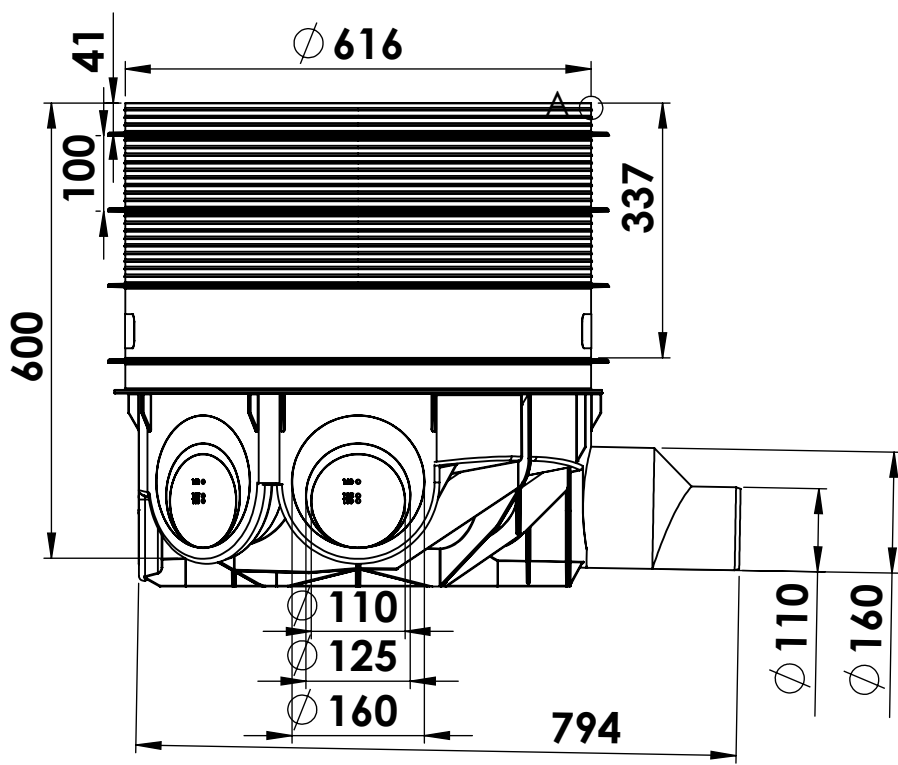

A

B

C

D

E

DETAIL A
SCALE 1 : 1

UNLESS OTHERWISE SPECIFIED:
DIMENSIONS ARE IN MILLIMETERS
SURFACE FINISH: N8
TOLERANCES: +/-2%

HOFIT KIBBUTZ KINNERET LTD
EMEK HAYARDEN 15118 ISRAEL
tel.+972-4-6759530/1/2 F.+972-4-6759518

NAME	SIGN.	DATE	REV.
DRAWN KARAM		04/04/2016	A
CHK'D			
APPV'D			
Q.A			

Base diameter 60, height 60, 5 IN LET'S
OUTLET 160/110

FILE NAME: 0205-BZ606N

MATERIAL: **PE**

FINISH:

Remark:

DWG. NO. 00-0000-00-00

CAT. NO. **7205-BZ606N**