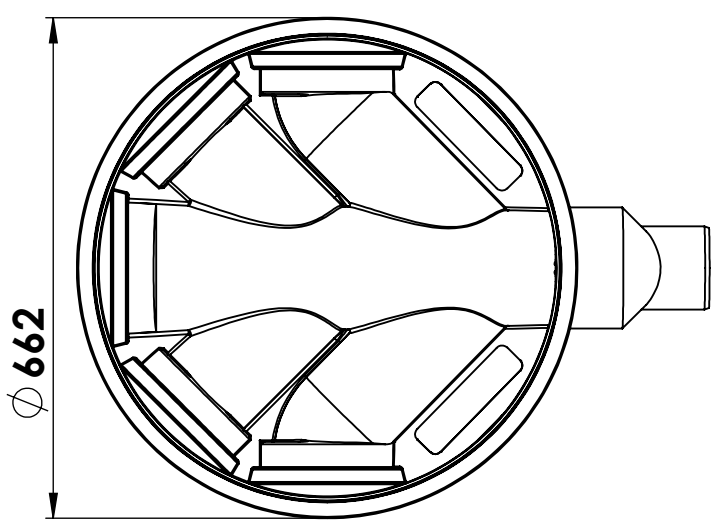

A

B

C

D

E

DETAIL A
SCALE 1 : 1

UNLESS OTHERWISE SPECIFIED:
DIMENSIONS ARE IN MILLIMETERS
SURFACE FINISH: N8
TOLERANCES: +/-2%

HOFIT KIBBUTZ KINNERET LTD
EMEK HAYARDEN 15118 ISRAEL
tel.+972-4-6759530/1/2 F.+972-4-6759518

NAME	SIGN.	DATE	REV.
DRAWN KARAM		04/04/2016	A
CHK'D			
APPV'D			
Q.A			

Base diameter 60, height 60, 5 IN LET'S
OUTLET 160/110

FILE NAME: 0205-BZ606N

MATERIAL: **PE**

FINISH:

Remark:

DWG. NO. 00-0000-00-00

CAT. NO. **7205-BZ606N**