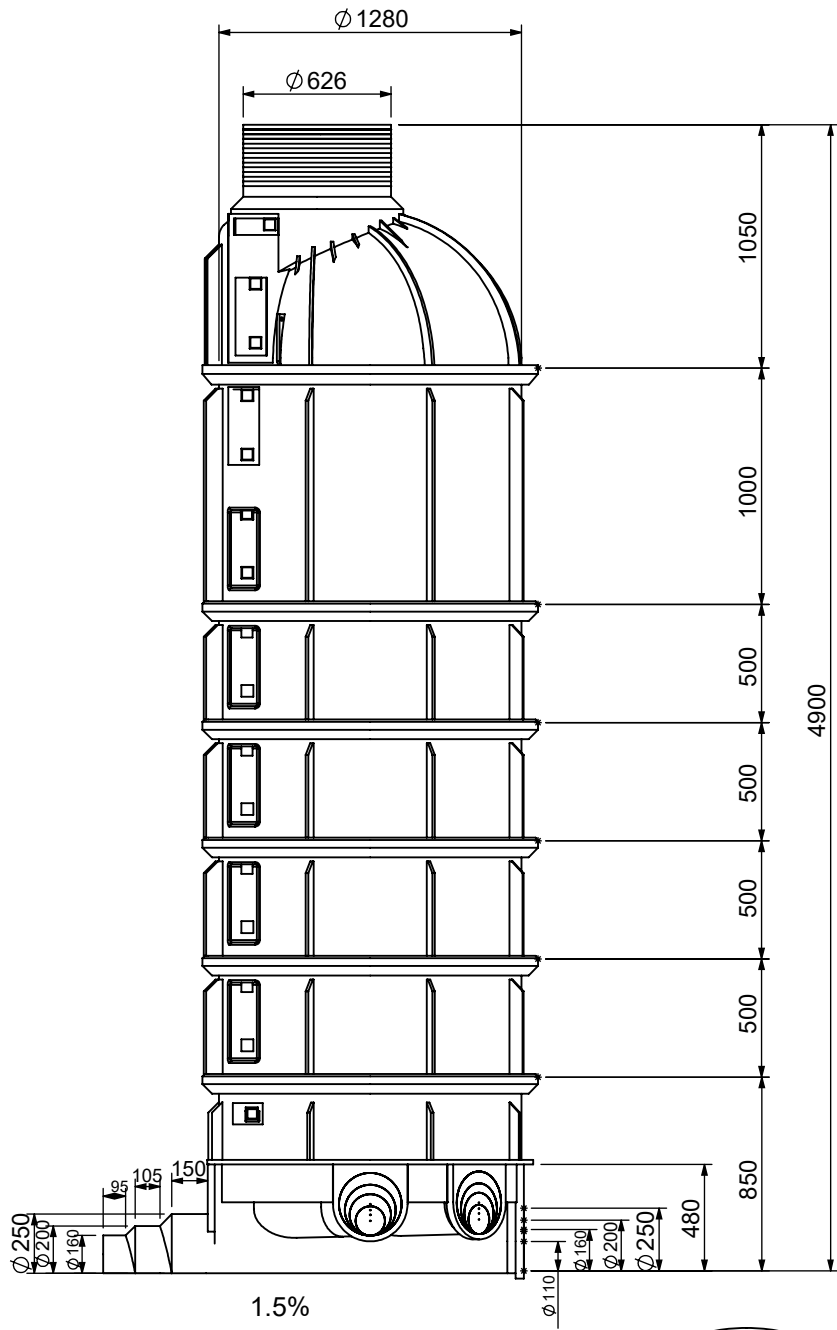

A

B

C

D

E

BOTTOM VIEW

UNLESS OTHERWISE SPECIFIED:
 DIMENSIONS ARE IN MILLIMETERS
 SURFACE FINISH: N8
 TOLERANCES: +/-2%

HOFIT KIBBUTZ KINNERET Ltd.
 D.N. EMEK HAYARDEN 15118, ISRAEL
 tel.+972-4-6759530/1/2 F.+972-4-6759518

	NAME	SIGN.	DATE	REV.
DRAWN	ILAN GIDONI		23/02/2017	A
CHK'D				
APPV'D				
F Q.A				

1250 DIA. INSPECTION CHAMBER HEIGHT 4900
 5 INLETS MAX. 250 DIA. 1 OUTLET 250/200/160 DIA.
 WITH STEPS

MATERIAL:	FINISH:	Remark:
PE		