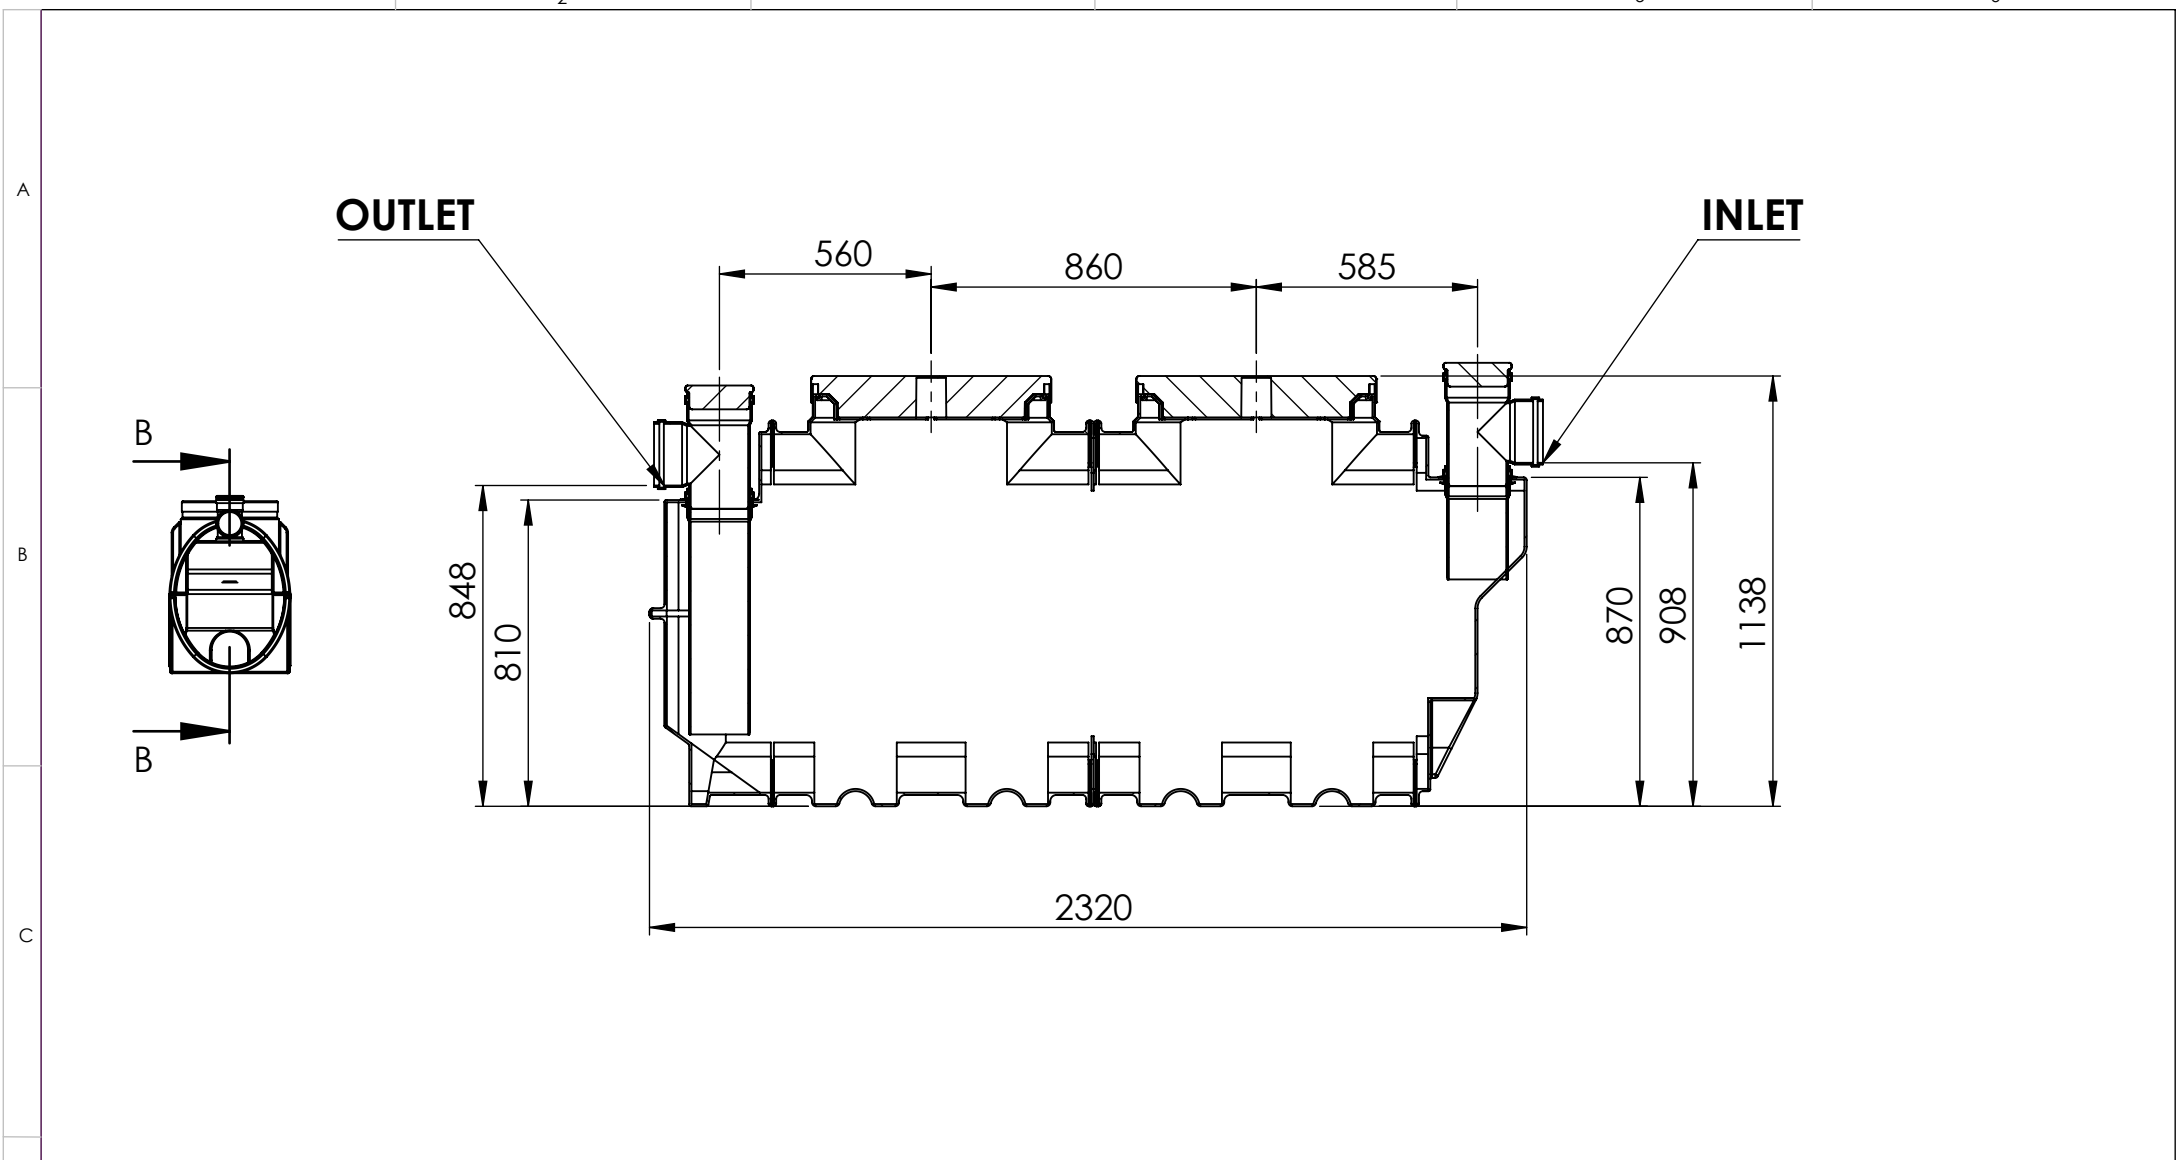

1100L Septic Tank

HOFIT KIBBUTZ KINNERET Ltd.
D.N. EMEK HAYARDEN 15118, ISRAEL
tel.+972-4-6759530/1/2 F.+972-4-6759518

DRAWN **Nimrod Ozery** DATE 15/09/2020

MATERIAL: **MDPE**

REV. **A**

CAT. NO. **0208-ST11X**

DWG. NO.

Path: S:\MyWorks\New English\Products\Septic Tanks - Seperators\Seperator
600\Assemblies\ST1100\

FILE NAME: 0208-ST11X - Septic tank 1100 lit

SCALE: 1 : 1

SHEET 2 OF 2