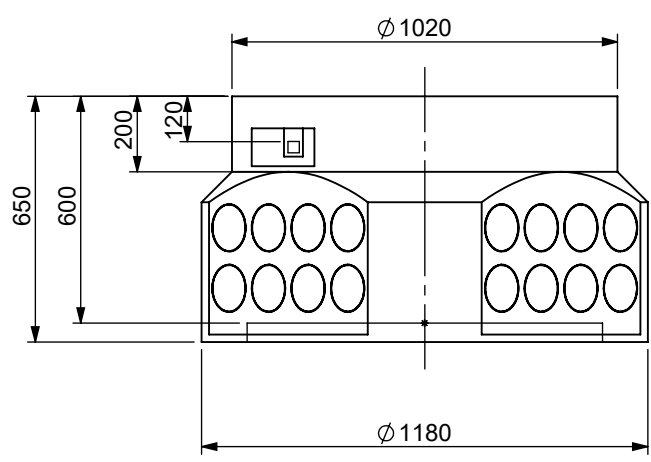

A

B

C

D

E

A

VIEW A

UNLESS OTHERWISE SPECIFIED:
 DIMENSIONS ARE IN MILLIMETERS
 SURFACE FINISH: N8
 TOLERANCES: +/-2%

MATERIAL: **PE**
 FINISH:
 Remark:

DESCRIPTION:
 DWG. NO.
 CAT. NO. **0207-FBPS106E**