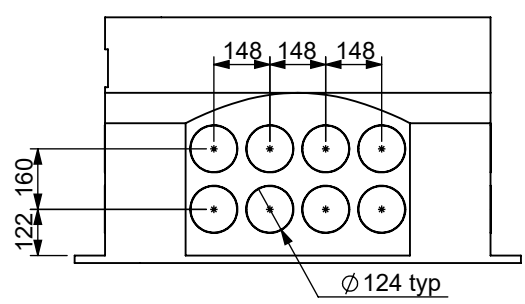

A

B

C

D

E

A

VIEW A

UNLESS OTHERWISE SPECIFIED:
 DIMENSIONS ARE IN MILLIMETERS
 SURFACE FINISH: N8
 TOLERANCES: +/-2%

MATERIAL: **PE**
 FINISH:
 Remark:

DESCRIPTION:
 DWG. NO.
 CAT. NO. **0207-FBPS106E**