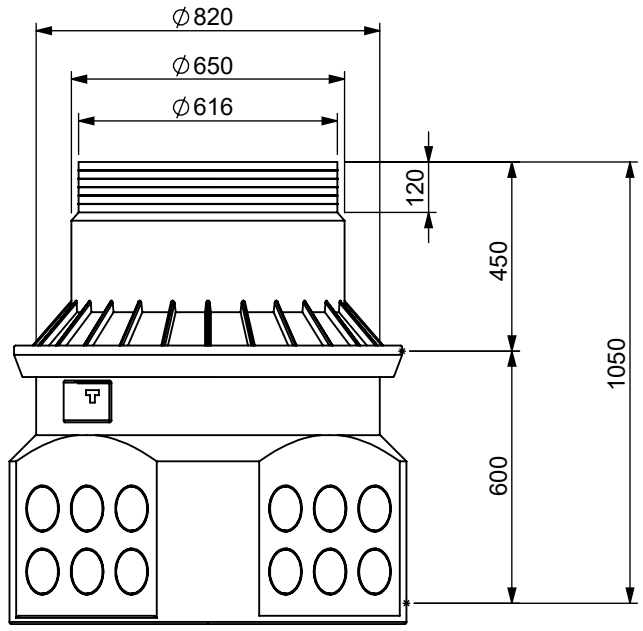

A

B

C

D

E

UNLESS OTHERWISE SPECIFIED:
 DIMENSIONS ARE IN MILLIMETERS
 SURFACE FINISH: N8
 TOLERANCES: +/-2%

HOFIT KIBBUTZ KINNERET Ltd.
 D.N. EMEK HAYARDEN 15118, ISRAEL
 tel.+972-4-6759530/1/2 F.+972-4-6759518

	NAME	SIGN.	DATE	REV.
DRAWN	ILAN GIDONI		22/01/2017	A
CHK'D				
APPV'D				
F Q.A				

800 CHAMBER H.1050, FLAT B. EUR. STEP, B.S.T

FILE NAME:

MATERIAL: **PE**
 FINISH:
 Remark:

DWG. NO.
 CAT. NO. **0206-FBCPS810ER**