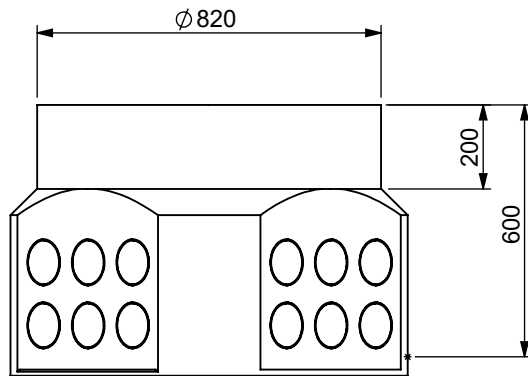

A

B

C

D

E

UNLESS OTHERWISE SPECIFIED:
 DIMENSIONS ARE IN MILLIMETERS
 SURFACE FINISH: N8
 TOLERANCES: +/-2%

HOFIT KIBBUTZ KINNERET Ltd.
 D.N. EMEK HAYARDEN 15118, ISRAEL
 tel.+972-4-6759530/1/2 F.+972-4-6759518

	NAME	SIGN.	DATE	REV.
DRAWN	ILAN GIDONI		22/01/2017	A
CHK'D				
APPV'D				
Q.A				

800 FLAT BOTTOM BASE H.600 - NO STEP

FILE NAME:

MATERIAL:	FINISH:	Remark:
PE		

DWG. NO.
 CAT. NO. **0206-FB806N**