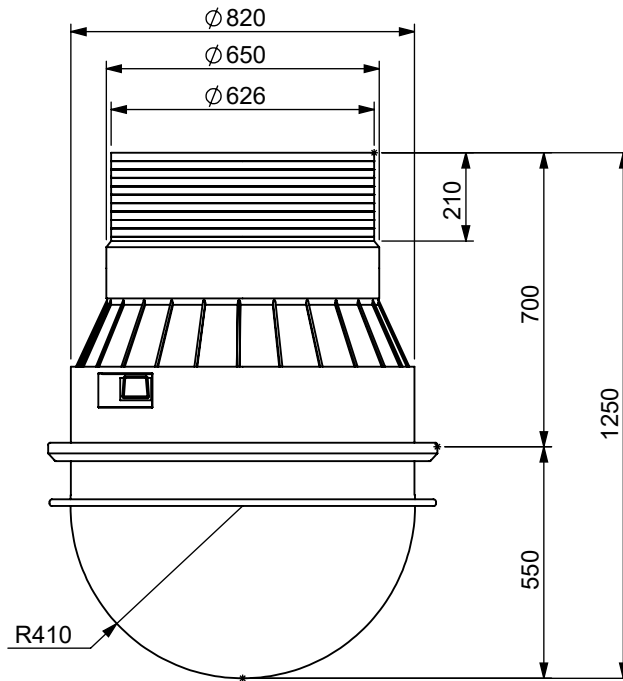

A

B

C

D

E

UNLESS OTHERWISE SPECIFIED:  
 DIMENSIONS ARE IN MILLIMETERS  
 SURFACE FINISH: N8  
 TOLERANCES: +/-2%

**HOFIT KIBBUTZ KINNERET Ltd.**  
 D.N. EMEK HAYARDEN 15118, ISRAEL  
 tel.+972-4-6759530/1/2 F.+972-4-6759518

	NAME	SIGN.	DATE	REV.
DRAWN	ILAN GIDONI		22/01/2017	A
CHK'D				
APPV'D				
F Q.A				

800 CHAMBER H.1250, R. BASE, EUROPE+STEP

FILE NAME:

MATERIAL:	FINISH:	Remark:
PE		

DWG. NO.  
 CAT. NO. 0206-CRPS812E