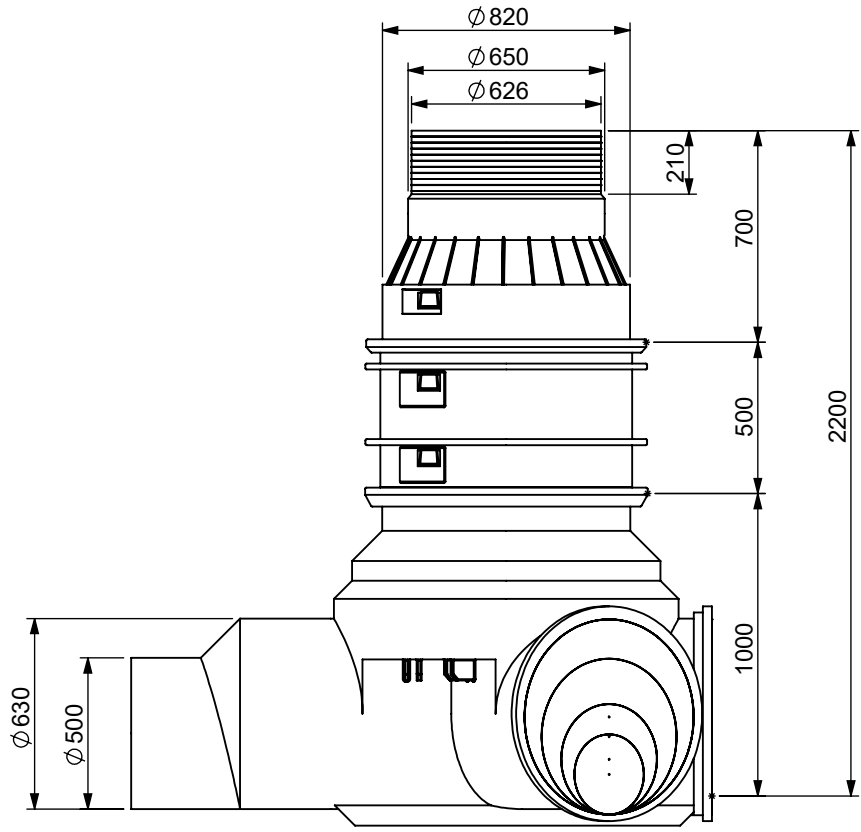

A

B

C

D

E

UNLESS OTHERWISE SPECIFIED:  
 DIMENSIONS ARE IN MILLIMETERS  
 SURFACE FINISH: N8  
 TOLERANCES: +/-2%

**HOFIT KIBBUTZ KINNERET Ltd.**  
 D.N. EMEK HAYARDEN 15118, ISRAEL  
 tel.+972-4-6759530/1/2 F.+972-4-6759518

	NAME	SIGN.	DATE	REV.
DRAWN	ILAN GIDONI		22/01/2017	A
CHK'D				
APPV'D				
F Q.A				

**800 CHAMBER H.2200 3 IN.630, STEPS, B.S.T**

FILE NAME:

MATERIAL:	FINISH:	Remark:
<b>PE</b>		

DWG. NO.  
 CAT. NO. **0206-3CPS82263ER**