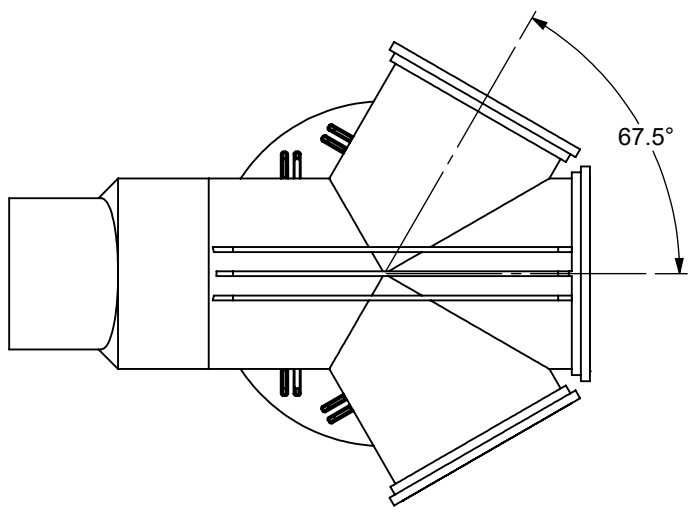

A

B

C

D

E

UNLESS OTHERWISE SPECIFIED:  
 DIMENSIONS ARE IN MILLIMETERS  
 SURFACE FINISH: N8  
 TOLERANCES: +/-2%

**HOFIT KIBBUTZ KINNERET Ltd.**  
 D.N. EMEK HAYARDEN 15118, ISRAEL  
 tel.+972-4-6759530/1/2 F.+972-4-6759518

	NAME	SIGN.	DATE	REV.
DRAWN	ILAN GIDONI		22/01/2017	A
CHK'D				
APPV'D				
F Q.A				

**800 CHAMBER H.2200 3 IN.630, STEPS, B.S.T**

FILE NAME:

MATERIAL:	FINISH:	Remark:
<b>PE</b>		

DWG. NO.  
 CAT. NO. **0206-3CPS82263ER**