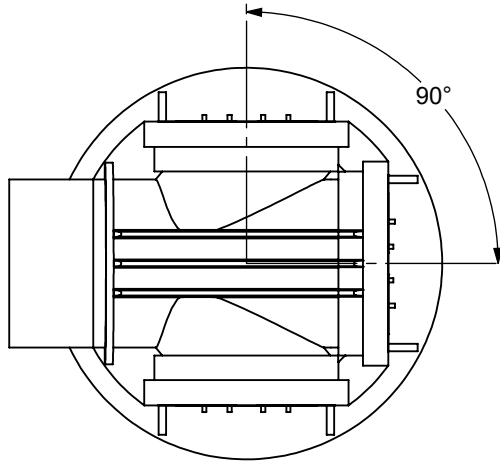

A

B

C

D

E

UNLESS OTHERWISE SPECIFIED:
 DIMENSIONS ARE IN MILLIMETERS
 SURFACE FINISH: N8
 TOLERANCES: +/-2%

HOFIT KIBBUTZ KINNERET Ltd.
 D.N. EMEK HAYARDEN 15118, ISRAEL
 tel.+972-4-6759530/1/2 F.+972-4-6759518

	NAME	SIGN.	DATE	REV.
DRAWN	ILAN GIDONI		22/01/2017	A
CHK'D				
APPV'D				
F Q.A				

800 CH. H.1000 3 IN.400, B.S.T

MATERIAL:	FINISH:	Remark:
PE		

FILE NAME:
 DWG. NO.
 CAT. NO. **0206-3C81040ER**