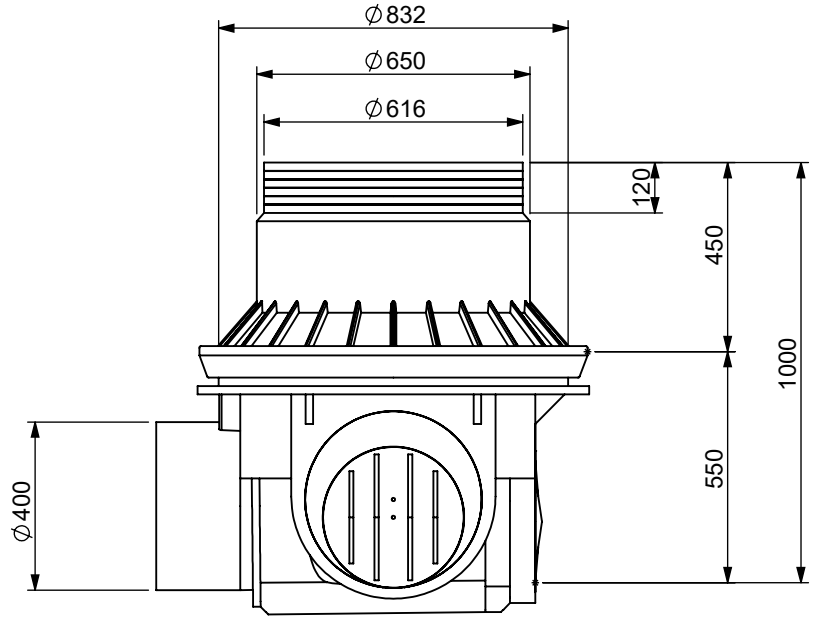

A

B

C

D

E

UNLESS OTHERWISE SPECIFIED:
 DIMENSIONS ARE IN MILLIMETERS
 SURFACE FINISH: N8
 TOLERANCES: +/-2%

HOFIT KIBBUTZ KINNERET Ltd.
 D.N. EMEK HAYARDEN 15118, ISRAEL
 tel.+972-4-6759530/1/2 F.+972-4-6759518

	NAME	SIGN.	DATE	REV.
DRAWN	ILAN GIDONI		22/01/2017	A
CHK'D				
APPV'D				
F Q.A				

800 CH. H.1000 3 IN.400, B.S.T

MATERIAL:	FINISH:	Remark:
PE		

FILE NAME:
 DWG. NO.
 CAT. NO. **0206-3C81040ER**