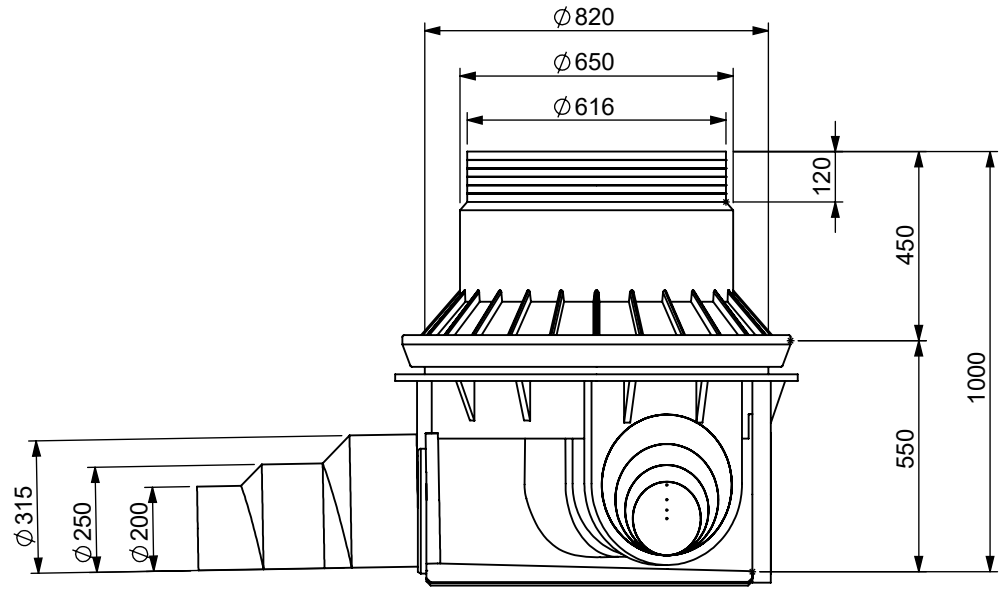

A

B

C

D

E

UNLESS OTHERWISE SPECIFIED:  
 DIMENSIONS ARE IN MILLIMETERS  
 SURFACE FINISH: N8  
 TOLERANCES: +/-2%

**HOFIT KIBBUTZ KINNERET Ltd.**  
 D.N. EMEK HAYARDEN 15118, ISRAEL  
 tel.+972-4-6759530/1/2 F.+972-4-6759518

	NAME	SIGN.	DATE	REV.
DRAWN	ILAN GIDONI		22/01/2017	A
CHK'D				
APPV'D				
F Q.A				

**800 CH. H.1000 3 IN.315**

MATERIAL:	FINISH:	Remark:
<b>PE</b>		

FILE NAME:  
 DWG. NO.  
 CAT. NO. **0206-3C81012E**