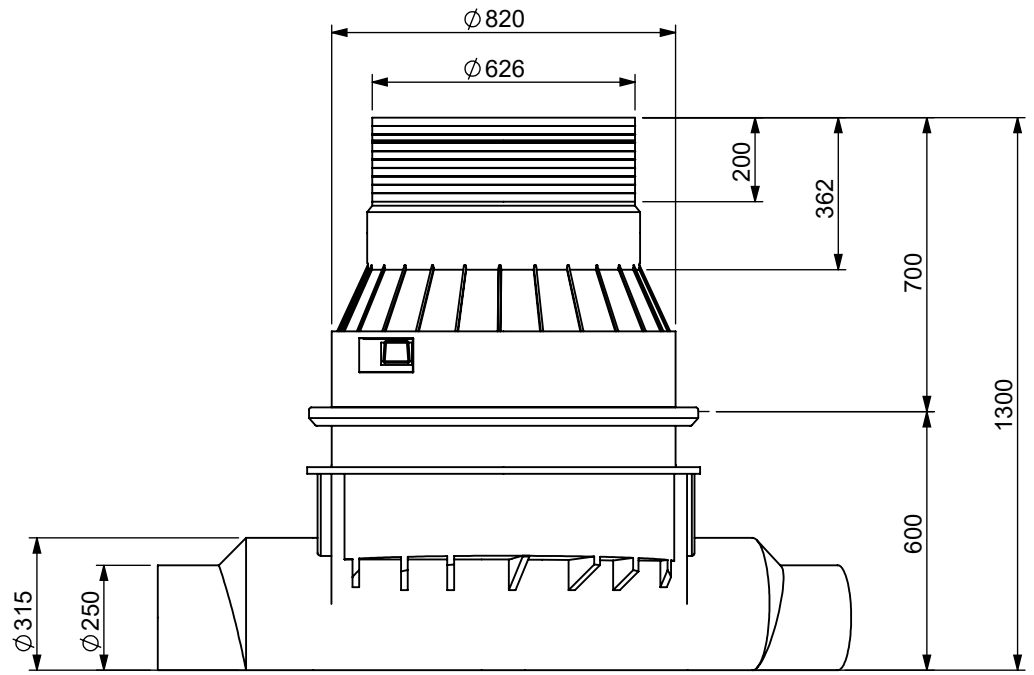

A

B

C

D

E

UNLESS OTHERWISE SPECIFIED:
 DIMENSIONS ARE IN MILLIMETERS
 SURFACE FINISH: N8
 TOLERANCES: +/-2%

HOFIT KIBBUTZ KINNERET Ltd.
 D.N. EMEK HAYARDEN 15118, ISRAEL
 tel.+972-4-6759530/1/2 F.+972-4-6759518

	NAME	SIGN.	DATE	REV.
DRAWN	ILAN GIDONI		19/01/2017	A
CHK'D				
APPV'D				
Q.A				

800 CH. H.1300 1 IN.315, 15 DEG. STEPS, B.S.T

MATERIAL: PE
 FINISH:
 Remark:

FILE NAME:
 DWG. NO.
 CAT. NO. 0206-1CPS8131215ER