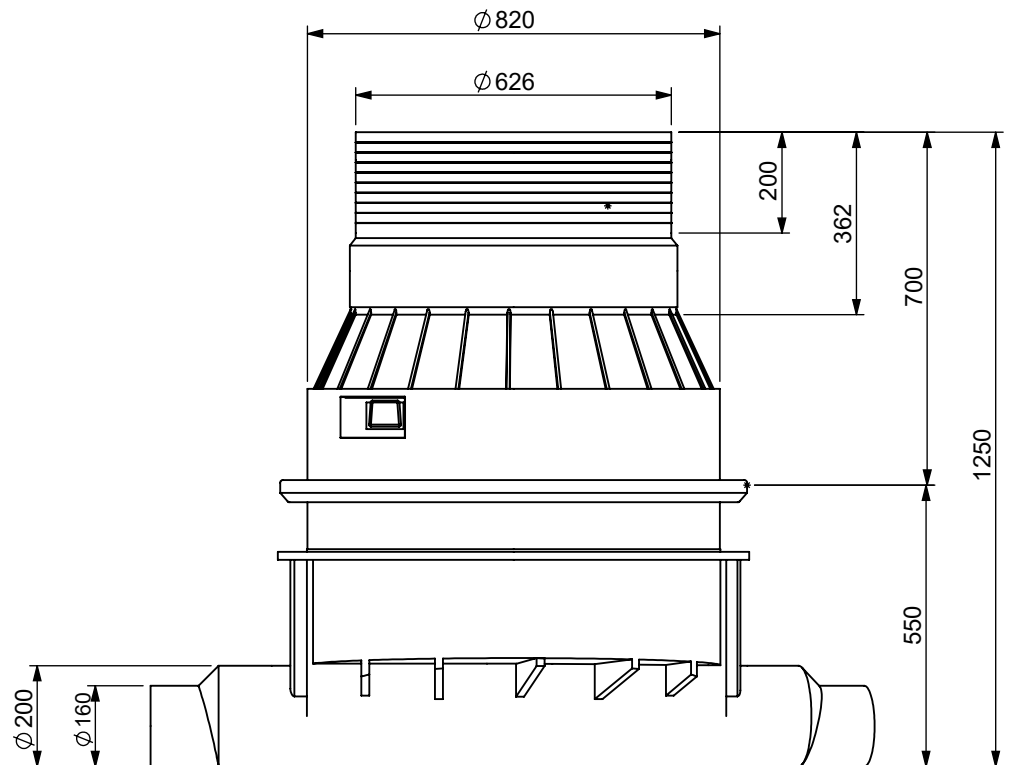

A

B

C

D

E

UNLESS OTHERWISE SPECIFIED:
 DIMENSIONS ARE IN MILLIMETERS
 SURFACE FINISH: N8
 TOLERANCES: +/-2%

HOFIT KIBBUTZ KINNERET Ltd.
 D.N. EMEK HAYARDEN 15118, ISRAEL
 tel.+972-4-6759530/1/2 F.+972-4-6759518

	NAME	SIGN.	DATE	REV.
DRAWN	ILAN GIDONI		19/01/2017	A
CHK'D				
APPV'D				
F	Q.A			

800 CH. H.1250 1 IN.200, 15 DEG. STEPS, B.S.T

FILE NAME:

MATERIAL:	FINISH:	Remark:
PE		

DWG. NO.
 CAT. NO. 0206-1CPS8120815ER