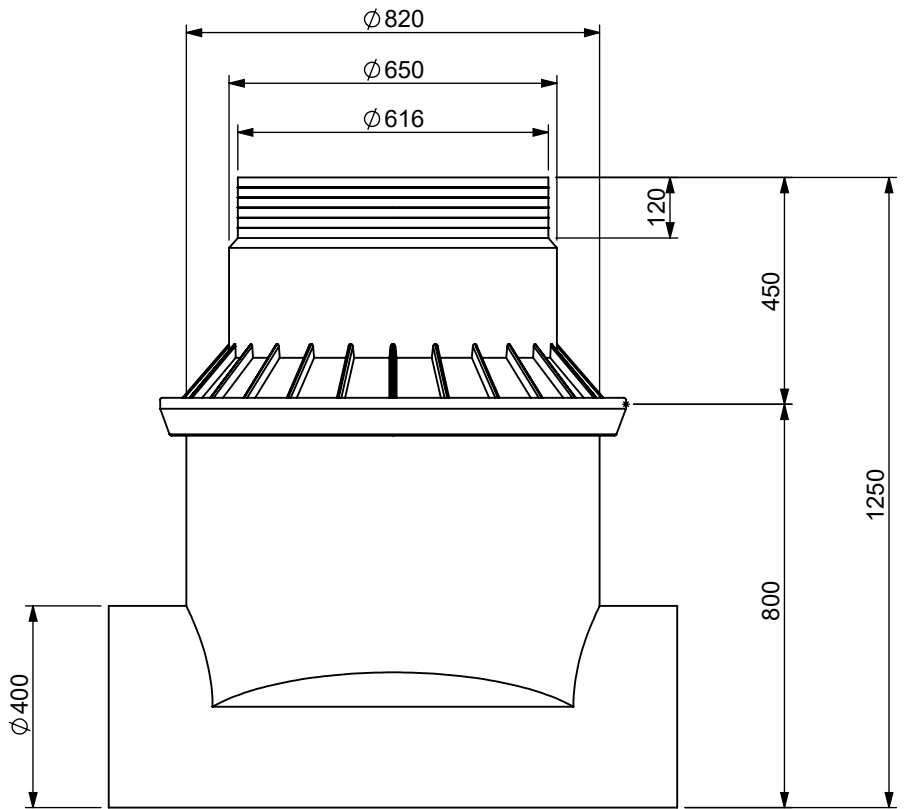

A

B

C

D

E

UNLESS OTHERWISE SPECIFIED:
 DIMENSIONS ARE IN MILLIMETERS
 SURFACE FINISH: N8
 TOLERANCES: +/-2%

HOFIT KIBBUTZ KINNERET Ltd.
 D.N. EMEK HAYARDEN 15118, ISRAEL
 tel.+972-4-6759530/1/2 F.+972-4-6759518

	NAME	SIGN.	DATE	REV.
DRAWN	ILAN GIDONI		19/01/2017	A
CHK'D				
APPV'D				
F Q.A				

800 CH. H.1250 1 IN.400, B.S.T

FILE NAME:

MATERIAL:	FINISH:	Remark:
PE		

DWG. NO.
 CAT. NO. **0206-1C81240ER**